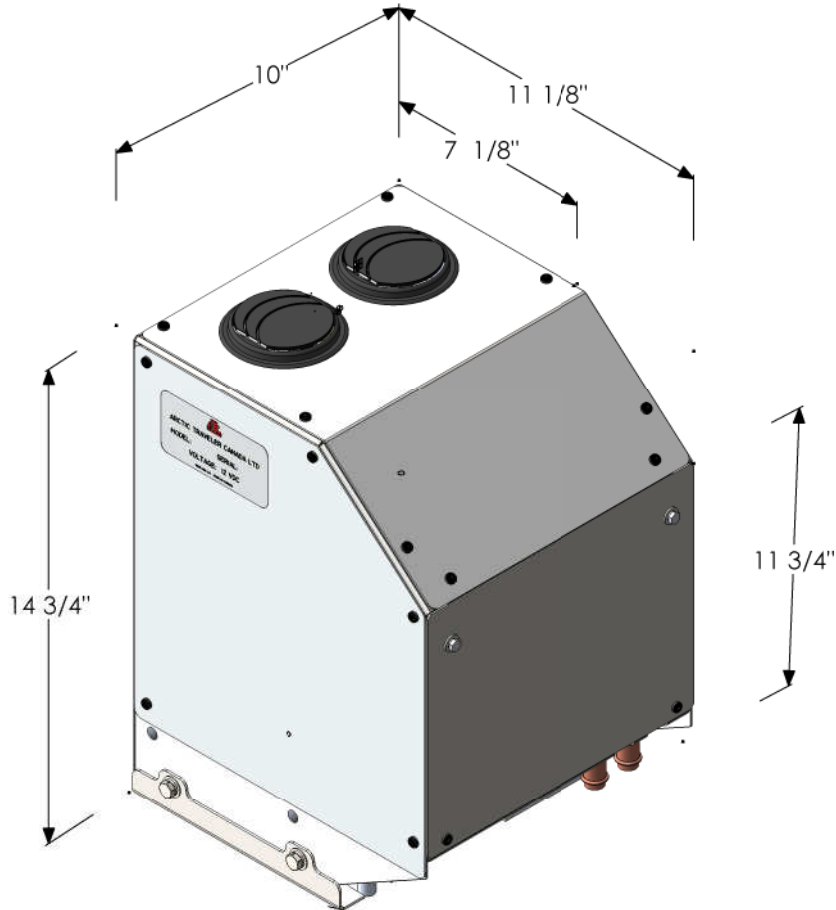

ARCTIC TRAVELER

1416 GRAHAM'S LANE
BURLINGTON, ONT.
L7S 1W3
TEL: (905) 637-3468 FAX: (905) 637-3363
WWW.ATC.CA

AIRCONDITIONING AND HEATER

PART NUMBER: 890131-12 V
890131-24 V
COOLING: 13,800 BTU/HR
HEATING: 19,000 BTU/HR
CURRENT: 6.5 AMP @ 12 VDC
3.25 AMP @ 24 VDC
AIR FLOW: 350 CFM
WEIGHT: 25 lb / 9.3 kg
DIM ARE APPROXIMATED IN INCHES