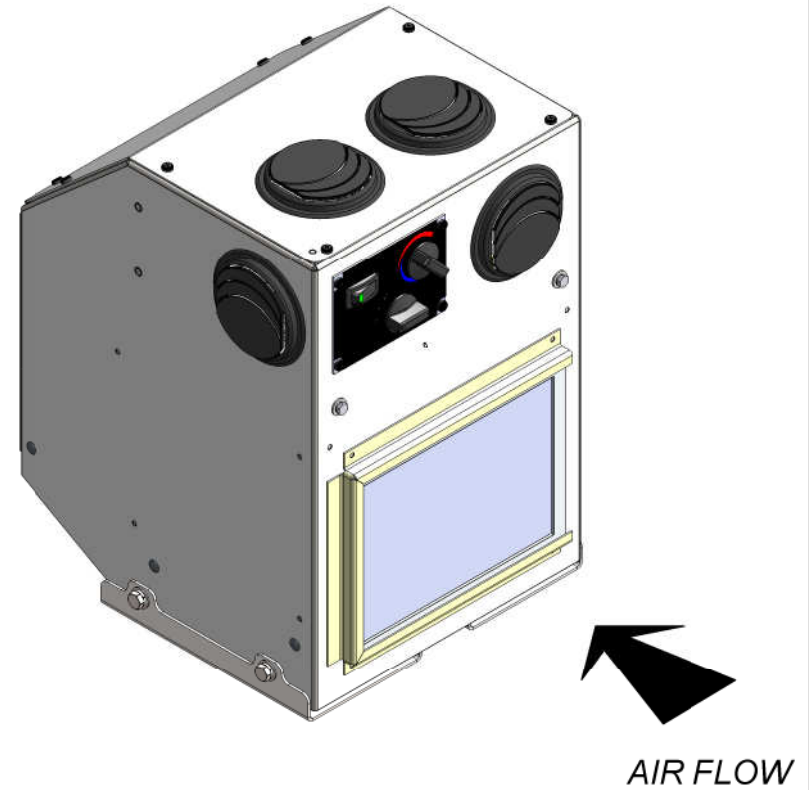

ARCTIC TRAVELER

1416 GRAHAM'S LANE
BURLINGTON, ONT.
L7S 1W3
TEL: (905) 637-3468 FAX: (905) 637-3363
WWW.ATC.CA

AIRCONDITIONING AND HEATER

PART NUMBER: 890131-12 V
890131-24 V
COOLING: 13,800 BTU/HR
HEATING: 19,000 BTU/HR
CURRENT: 6.5 AMP @ 12 VDC
3.25 AMP @ 24 VDC
AIR FLOW: 350 CFM
WEIGHT: 25 lb / 9.3 kg
DIM ARE APPROXIMATED IN INCHES