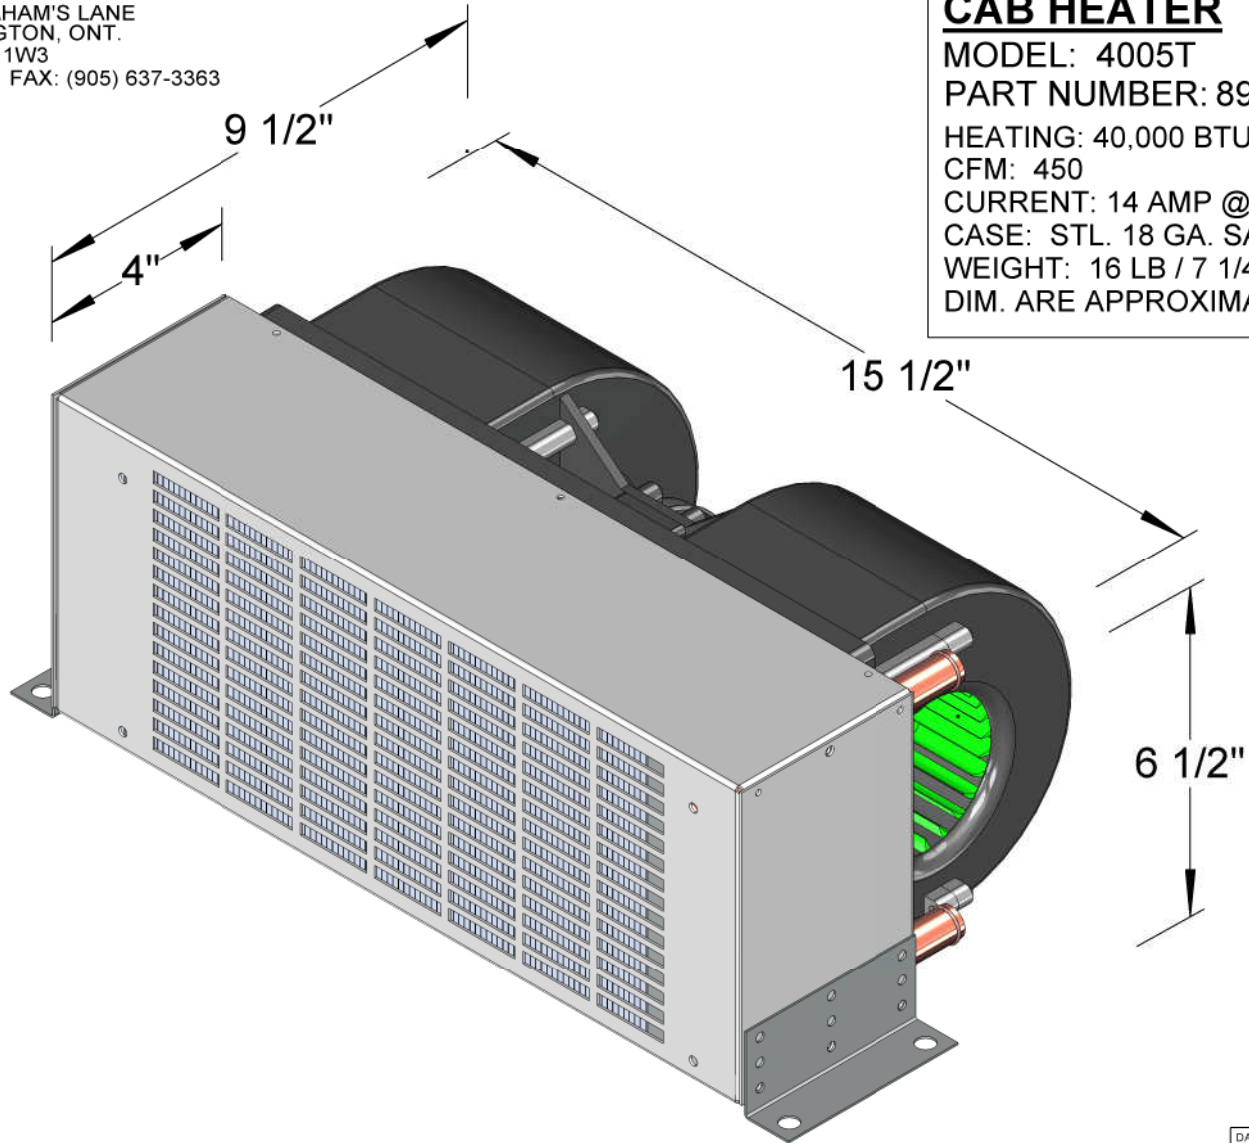

ARCTIC TRAVELER

1416 GRAHAM'S LANE
BURLINGTON, ONT.
L7S 1W3
TEL: (905) 637-3468 FAX: (905) 637-3363

CAB HEATER

MODEL: 4005T
PART NUMBER: 892041-12V HEAT
HEATING: 40,000 BTU/HR @ 150° F RISE
CFM: 450
CURRENT: 14 AMP @ 13.7 VDC
CASE: STL. 18 GA. SATIN COATED, BLACK
WEIGHT: 16 LB / 7 1/4 KG
DIM. ARE APPROXIMATE IN INCHES